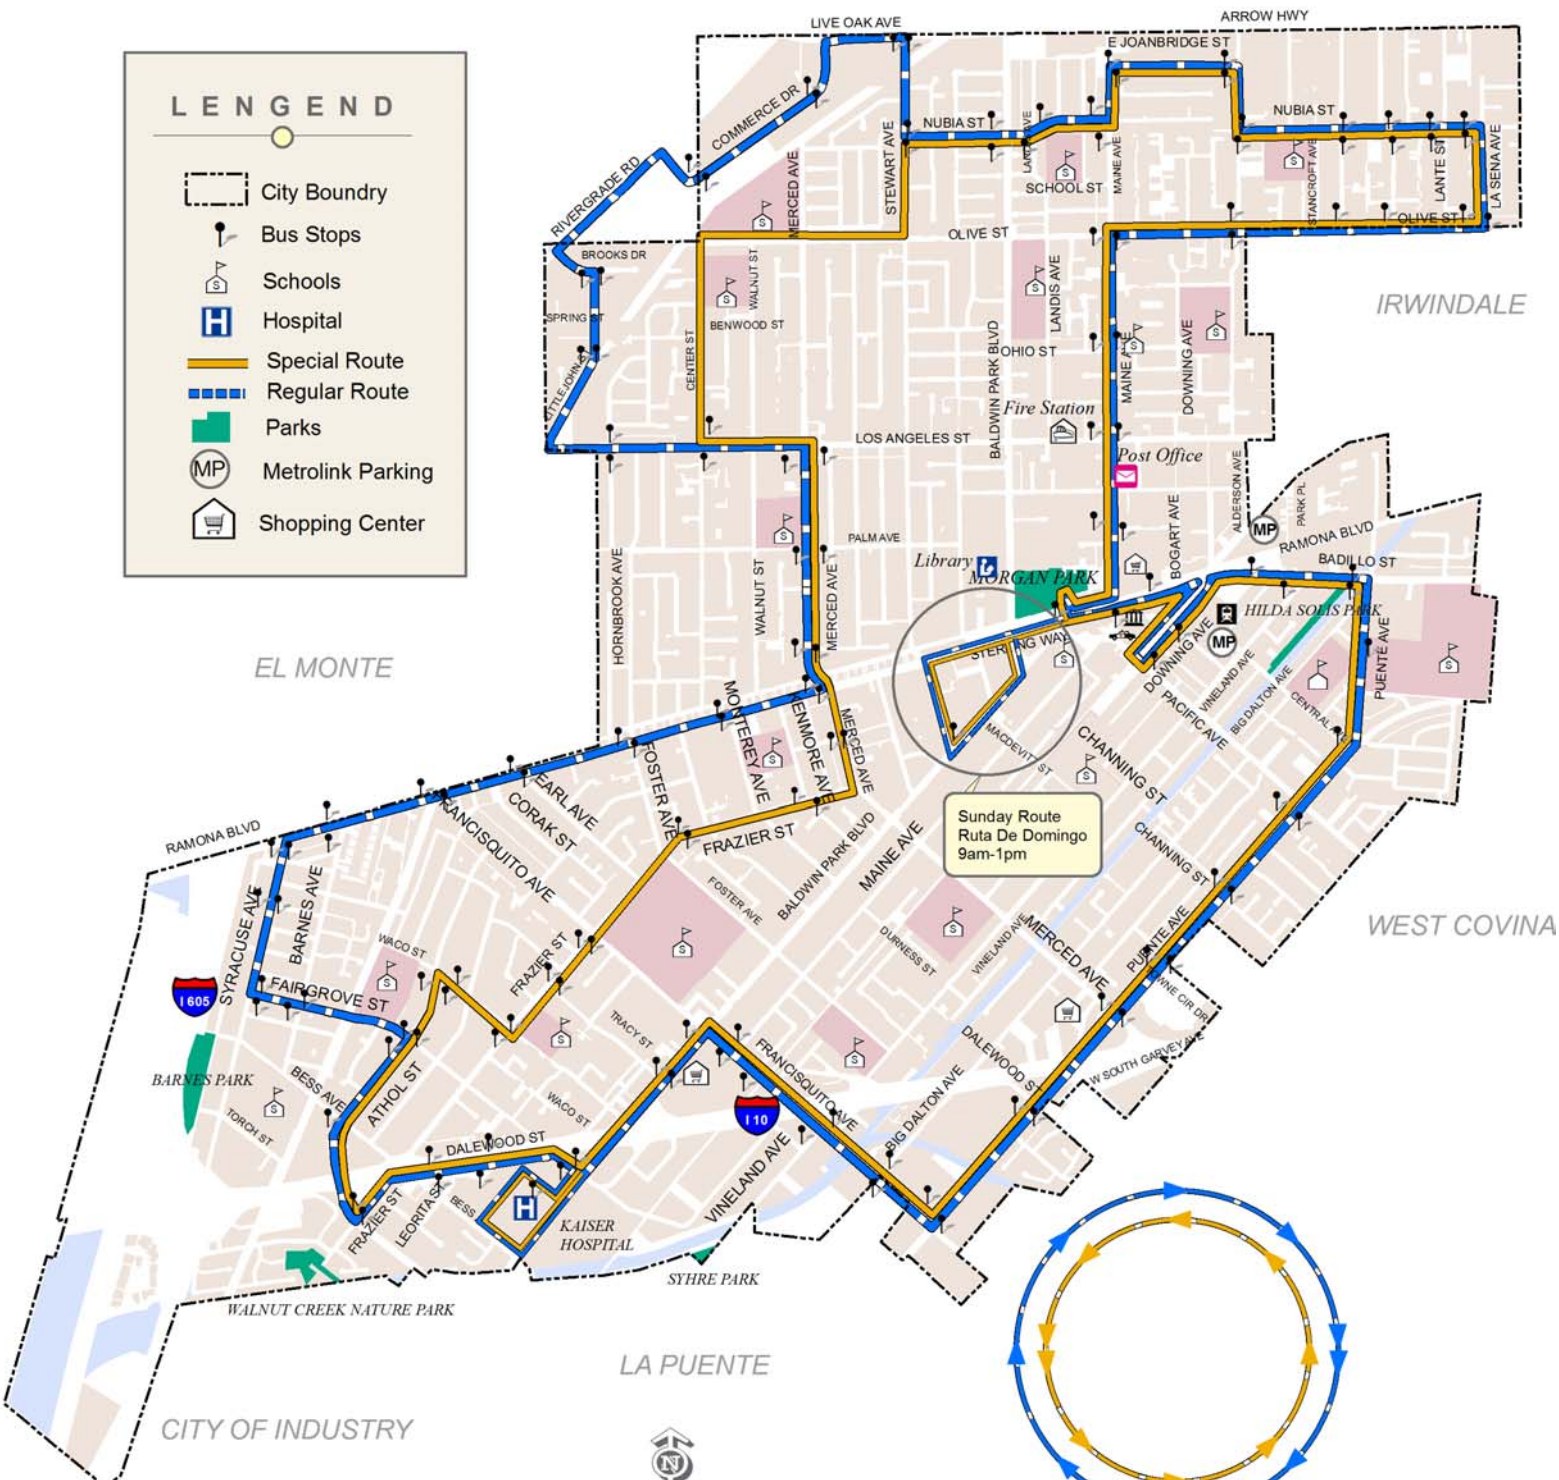

IRWINDALE

LENGEND

-  City Boundary
-  Bus Stops
-  Schools
-  Hospital
-  Special Route
-  Regular Route
-  Parks
-  Metrolink Parking
-  Shopping Center

Sunday Route
Ruta De Domingo
9am-1pm

Direction of travel
Direccion de trancito